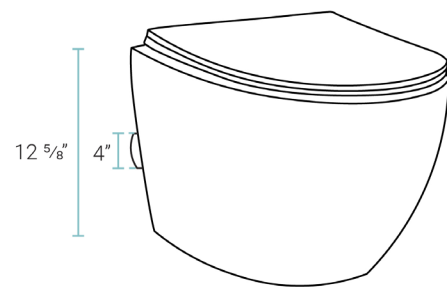

Calice

Wall-Hung Toilet

SM-WT465

Features:

- Space saving, wall-hung design
- Round compact bowl
- Glazed ceramic
- Adjustable bowl height
- Quick-release, soft-close seat

Installation:

- Top-mount, wall hung
- 7" P-Trap

Specifications:

- N.W: 68.3 lb.
- L: 20 1/2" x W: 14 3/16" x H: 12 5/8"

Included Kit Parts:

- Carrier System: SM-WC424
- Wall-Hung Toilet: SM-WT465
- Actuator Plate: SM-WC001C

Residential Concealed Tank Carrier System

for Wall-Hung Toilet

SM-WC424

Features:

- Saves space with concealed tank
- Strong, secure hold
- Easy tank access
- Adjustable height

Installation:

- In-wall

Specifications:

- N.W: 33.0 lb.
- L: 22 ¹³/₁₆" x W: 4 ³/₄" x H: 51 ³/₁₆"