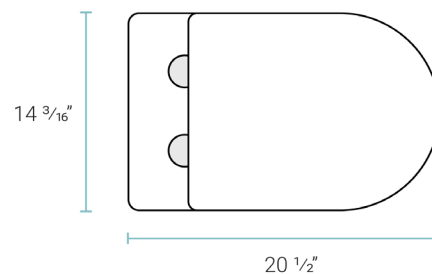

Calice

Wall-Hung Toilet

SM-WT465

Features:

- Space saving, wall-hung design
- Round compact bowl
- Glazed ceramic
- Adjustable bowl height
- Quick-release, soft-close seat

Installation:

- Top-mount, wall hung
- 7" P-Trap

Specifications:

- N.W: 68.3 lb.
- L: 20 1/2" x W: 14 3/16" x H: 12 5/8"

Included Kit Parts:

- Carrier System: SM-WC424
- Wall-Hung Toilet: SM-WT465
- Actuator Plate: SM-WC001C

Residential Concealed Tank Carrier System

for Wall-Hung Toilet

SM-WC424

Features:

- Saves space with concealed tank
- Strong, secure hold
- Easy tank access
- Adjustable height

Installation:

- In-wall

Specifications:

- N.W: 33.0 lb.
- L: 22 ¹³/₁₆" x W: 4 ³/₄" x H: 51 ³/₁₆"

Specifications:

- N.W: 2.0 lb.
- L: $9 \frac{5}{16}$ " x W: $\frac{5}{16}$ " x H: 6"

Included Kit Parts:

- Carrier System: SM-WC424
- Wall-Hung Toilet: SM-WT465
- Actuator Plate: SM-WC001C