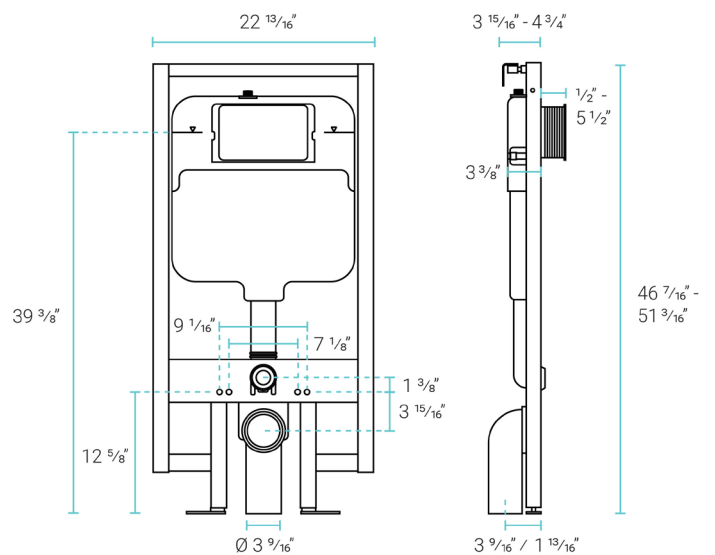

Specifications:

- N.W: 68.3 lb.
- L: 20 1/2" x W: 14 3/16" x H: 12 5/8"

Included Kit Parts:

- Carrier System: SM-WC424
- Wall-Hung Toilet: SM-WT465
- Actuator Plate: SM-WC001C

Residential Concealed Tank Carrier System

for Wall-Hung Toilet

SM-WC424

Features:

- Saves space with concealed tank
- Strong, secure hold
- Easy tank access
- Adjustable height

Installation:

- In-wall

Specifications:

- N.W: 33.0 lb.
- L: 22 ¹³/₁₆" x W: 4 ³/₄" x H: 51 ³/₁₆"

Included Kit Parts:

- Carrier System: SM-WC424
- Wall-Hung Toilet: SM-WT465
- Actuator Plate: SM-WC001C

Dual-Flush Flush Actuator SM-WC001C

Features:

- ABS material
- Dual-flush push buttons

Installation:

- Front-mount

Specifications:

- N.W: 2.0 lb.
- L: $9 \frac{5}{16}$ " x W: $\frac{5}{16}$ " x H: 6"

Included Kit Parts:

- Carrier System: SM-WC424
- Wall-Hung Toilet: SM-WT465
- Actuator Plate: SM-WC001C