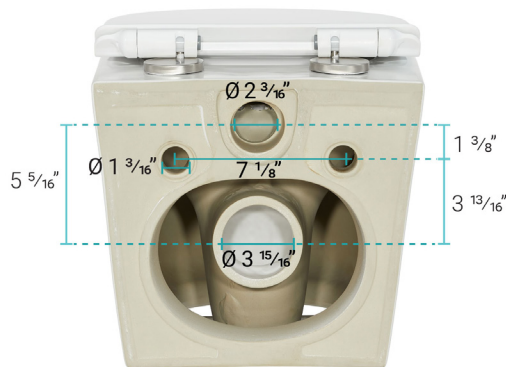

Calice

Wall-Hung Toilet

SM-WT465

Features:

- Space saving, wall-hung design
- Round compact bowl
- Glazed ceramic
- Adjustable bowl height
- Quick-release, soft-close seat

Installation:

- Top-mount, wall hung
- 7" P-Trap

Specifications:

- N.W: 68.3 lb.
- L: 20 1/2" x W: 14 3/16" x H: 12 5/8"

Included Kit Parts:

- Carrier System: SM-WC424
- Wall-Hung Toilet: SM-WT465
- Actuator Plate: SM-WC001C

Residential Concealed Tank Carrier System

for Wall-Hung Toilet

SM-WC424

Features:

- Saves space with concealed tank
- Strong, secure hold
- Easy tank access
- Adjustable height

Installation:

- In-wall

Specifications:

- N.W: 33.0 lb.
- L: 22 ¹³/₁₆" x W: 4 ³/₄" x H: 51 ³/₁₆"

Specifications:

- N.W: 2.0 lb.
- L: $9 \frac{5}{16}$ " x W: $\frac{5}{16}$ " x H: 6"

Included Kit Parts:

- Carrier System: SM-WC424
- Wall-Hung Toilet: SM-WT465
- Actuator Plate: SM-WC001C